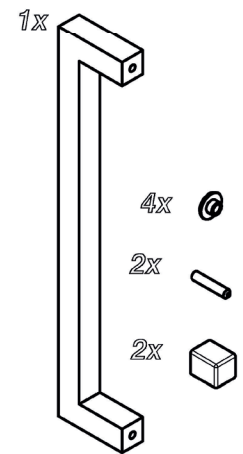

RIC2385xxx

RIC2880

RIC1721

RIC2927

RIC1718

RIC1717

RIC2379xxx

RIC2881

RIC1711

RIC1722

RIC1141

RIC2382

RIC2849

RIC2728