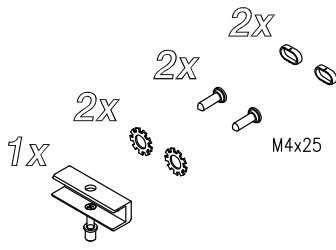

RIC3093

RIC3094

RIC3103

RIC155

RIC3104---/SX

RIC3104---/DX

RIC3098

RIC3099

RIC3102