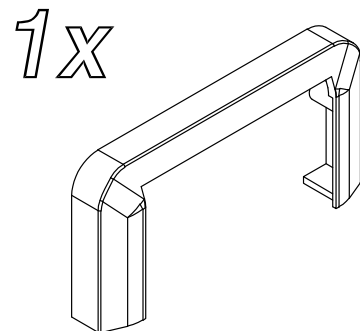

RIC3093

RIC3094

RIC3103

RIC155

RIC3104---/SX

RIC3104---/DX

RIC3098

RIC3099

RIC3102