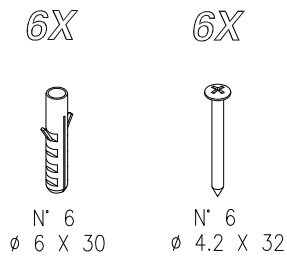

RIC3093

RIC3094

RIC3103

RIC155

RIC3104---/SX

RIC3104---/DX

RIC3098

RIC3099

RIC3102