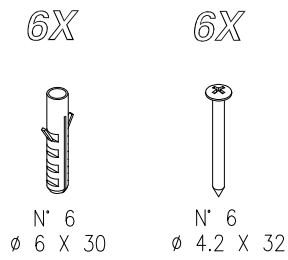

RIC3201

RIC845

RIC3103

RIC3191

RIC3135

RIC3234

RIC3235

RIC3236

RIC3192

RIC2604