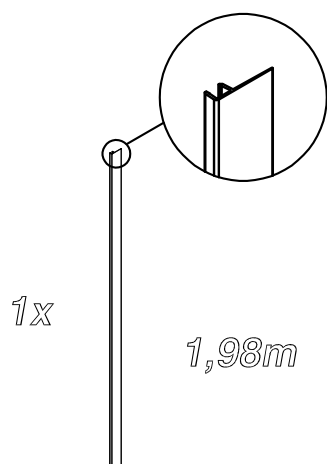

RIC3201

RIC845

RIC3103

RIC3191

RIC3135

RIC3234

RIC3235

RIC3236

RIC3192

RIC2604