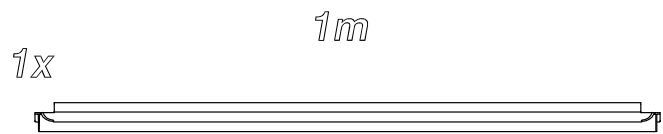

RIC3201

RIC845

RIC3103

RIC3191

RIC3135

RIC3234

RIC3235

RIC3236

RIC3192

RIC2604